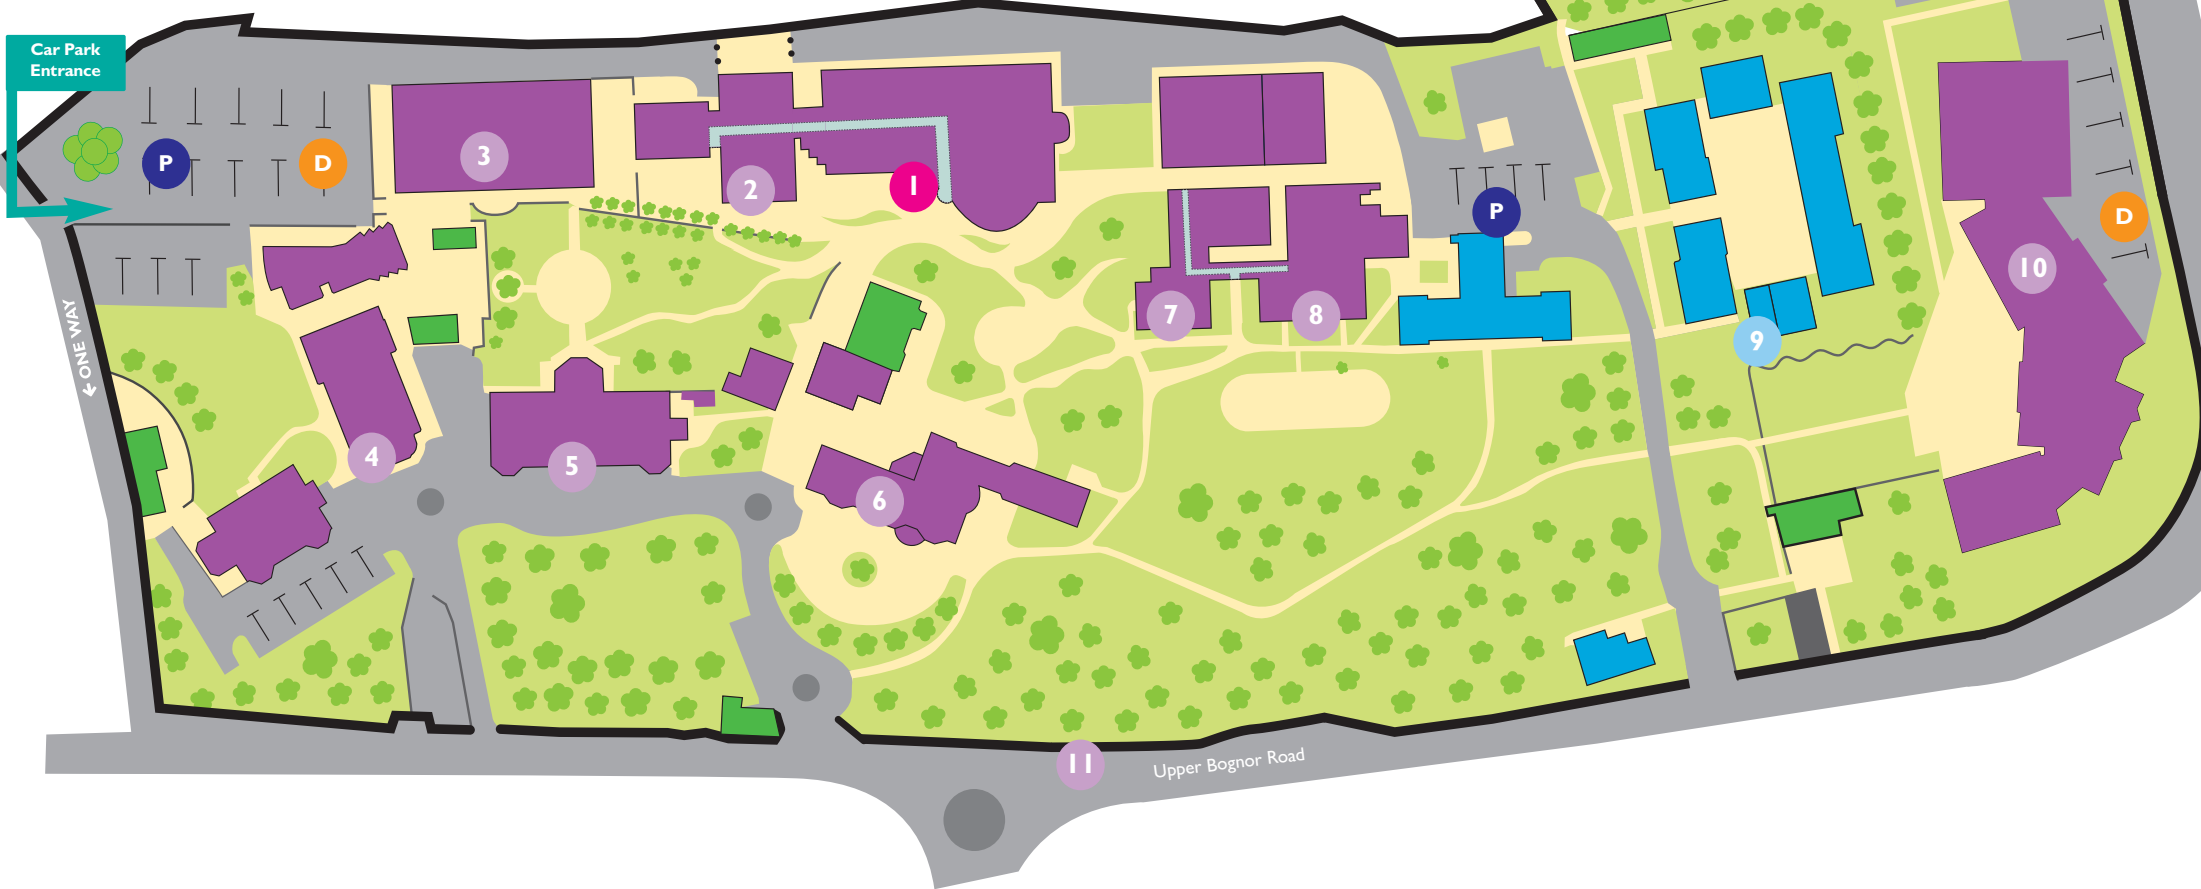

## Bognor Regis Campus PO21 1HR

- 1 Learning Resource Centre, Support and Information Zone (SIZ)
- 2 Student Support Services
- 3 John Parry Centre
- 4 Assembly Theatre
- 5 The Dome
- 6 Music and Dance Studio (St Michaels' House)

- 7 Students' Union (The Hub)
- 8 Otters Restaurant (Dining Hall)
- 9 Barbara Smith Halls/Accommodation Reception
- 10 Tech Park
- 11 Bus stop